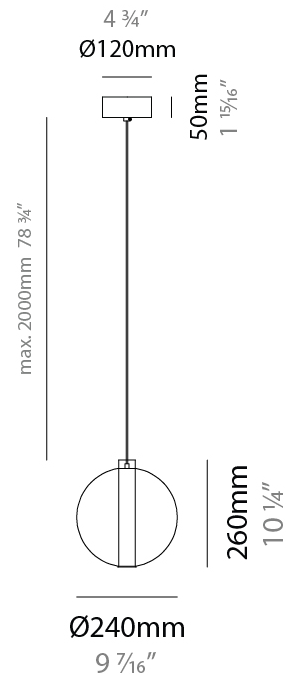

D141225-

base number	Color Temperature	Finish Options	Finish Options

1. To build a product code in our configurator select the specify button on the base model # product page
2. To build a manual product code on this datasheet choose from the options listed below in blue font and add the suffix to the base model #

GENERAL

Series: Oscura Max
Subseries: Oscura Max - Monopoint
Brand: Cangini & Tucci
Division: Design
Mounting Type: Suspension
Mounting Location: Ceiling
Subcategory: Pendant

PHYSICAL

Shape: Round
Diameter (mm): 240
Diameter (in): 9 7/16
Height (mm): 260
Height (in): 10 1/4
Max. Overall Height (mm): 2260
Max. Overall Height (in): 89
Light Distribution: Omnidirectional
Weight (kg): 0.925
Weight (lbs): 2.04
Fixture Finish: AMB / BLK / BRZ / GLD / GRN / PNK / RGD / RUB / SKB / SMK / STE / TOB / TRA
Holder Finish: CHR / WHI / BLK / BCR
Fixture Material: Glass / Metal
Cable Details: 2,000mm Transparent cable

ELECTRICAL

Lamp Type: LED (Zhaga Standard)
Input Wattage (W): 7.8
Total Output Wattage (W): 6
Dimming: Non-Dimmable
Driver Included: Yes
Driver Location: Integrated
Input Voltage (V): 120 - 277
Constant Current (MA): 500mA
Upon Request: Non-Dimming / Phase Dimming (120Vac only) / 0-10V Dimming

LED

Color Temperature (°K): 2700 / 3000
Max. Delivered Lumen (lm): 866
CRI: >90 CRI

OPTICAL

RATINGS AND CERTIFICATIONS

Certified By: Certified for North American Standards
IP rating: IP20