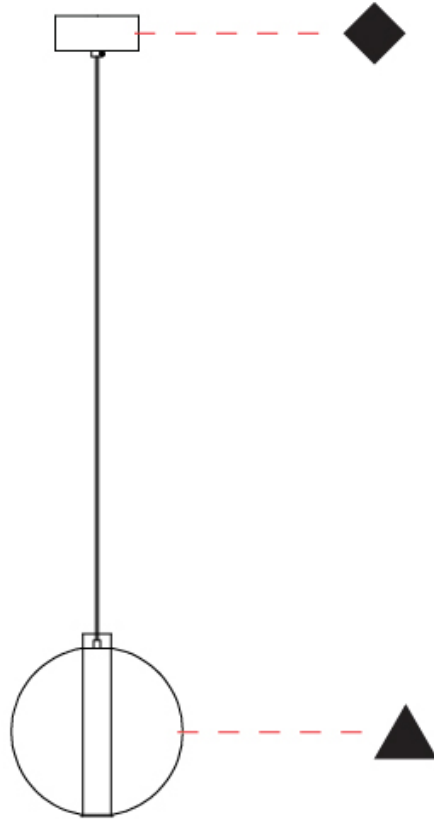

OSCURA MAX - MONOPOINT SUSPENSION

D141225-

PROJECT

TYPE

SPECIFIER

QUANTITY

DATE

D