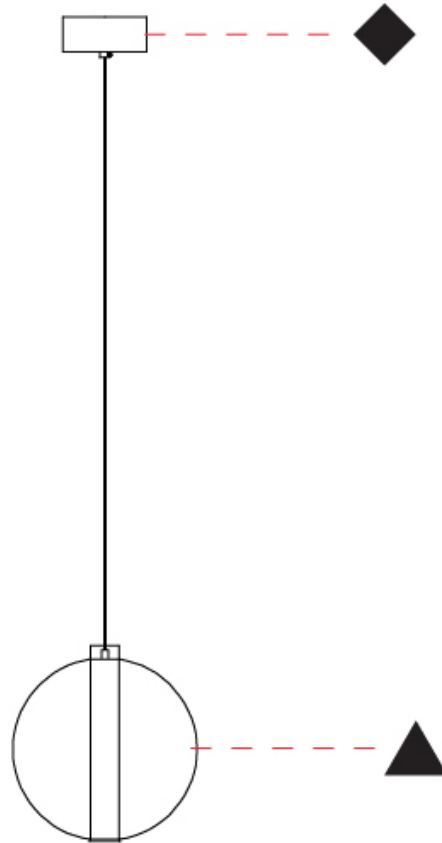

OSCURA MAX - MONOPOINT SUSPENSION

D141226-

PROJECT _____

TYPE _____

SPECIFIER _____

QUANTITY _____

DATE _____

D